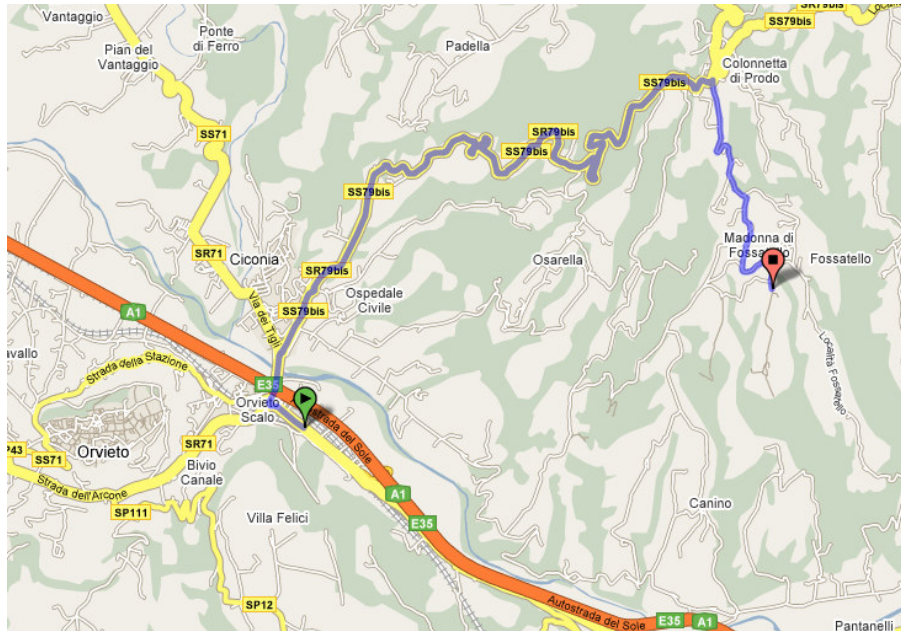

Azienda Agricola
DECUGNANO DEI BARBI

HOW TO REACH US

BY CAR FROM A1 FIRENZE - ROMA:

Drive highway A1 Firenze – Roma

Exit Orvieto

After the exit turn right

Continue to the first roundabout and take the first exit

At the second roundabout take the first exit

At the third roundabout take the second exit (follow the indications to Colonna)

Continue along SS79 BIS

After 9 km when you reach a little town (Colonna), turn right following the indications to Decugnano dei Barbi

After 2km before you reach a second little town (Fossatello di Corbara), turn right

After 2km you reach Decugnano dei Barbi

Address and contacts:

Azienda Agricola Decugnano dei Barbi

Località Fossatello di Corbara 50